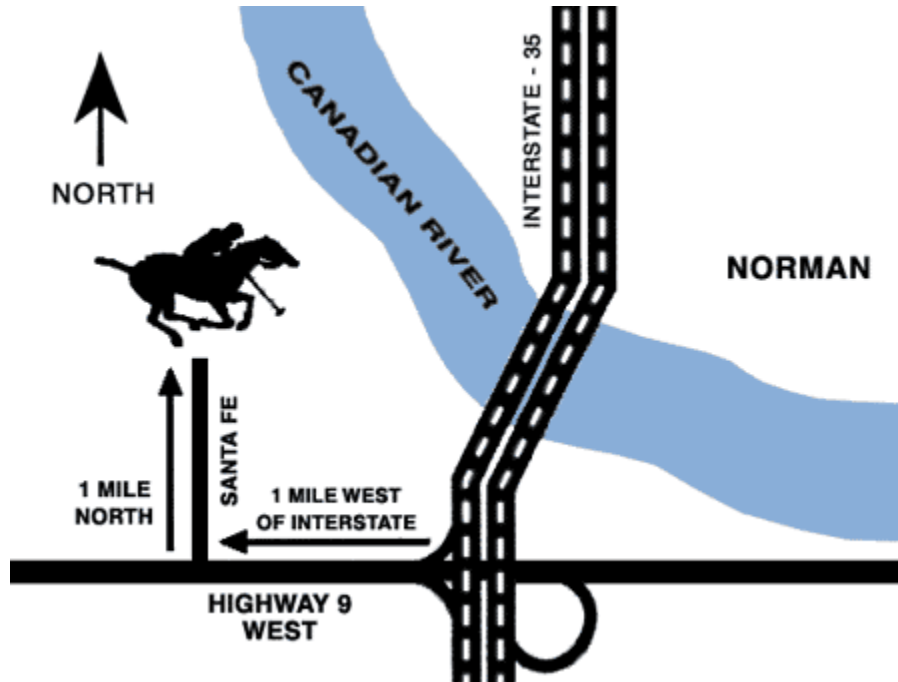

## Oklahoma Polo & Equestrian Club

Broad Acres Polo Club is home to the OPEC and is located off West Highway 9 - the same exit as Riverwind Casino. Directions are as follows:

Take Highway 9 West one mile to Santa Fe (the road sign right past the green John Deere sign). Turn North (right) on Santa Fe. Follow till you see the Broad Acres Polo Club gate straight ahead and go through. After entering through the gate, the road to the right leads to the office – the office is on the left. **All students must sign in to the office and state their business prior to going to the polo barn.** Follow along the polo fields around the left curve and at the fork keep right. You will see the stables on the right.